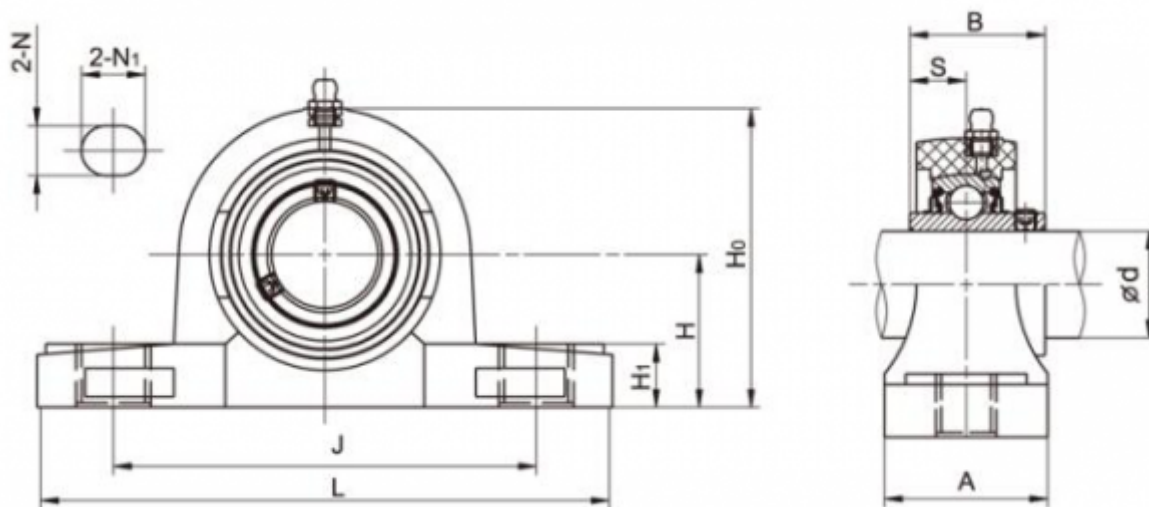

Data Sheet

Article number: 54810622052

Description: Pillow block TP-SUCP205 LDK f/shaft dia.25 mm
Insert stainless, house white thermopl.

Measures

A = 38	L = 140
B = 34.1	N = 11
Bolt = M10	N1 = 14
d = 25	S = 14.3
H = 36.5	
H0 = 71	
H1 = 16	
J = 105	